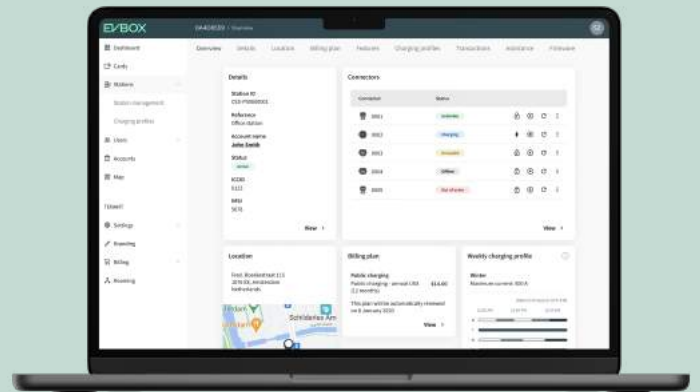

# Your charging ecosystem.

Reliable, intelligent and accessible charging stations.

from **7.4 kW**  
to **400 kW**

Our charging management software EVBox Everon lets you easily manage your charging ecosystem and energy usage.