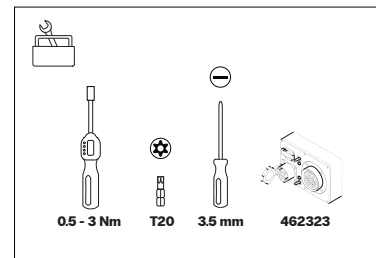

EVBOX

Livo EU charging cable

Find the full Livo EU manual at evbox.com/manuals

This document is drafted for information purposes only and does not constitute a binding offer or contract with EVBox. EVBox has compiled this document to the best of its knowledge. No express or implied warranty is given for the completeness, accuracy, reliability, or fitness for the specific purpose of its content and the products and services presented therein. Specifications and performance data contain average values within existing specification tolerances and are subject to change without prior notice. EVBox explicitly rejects any liability for any direct or indirect damage, in the broadest sense, arising from or related to the use or interpretation of this document.